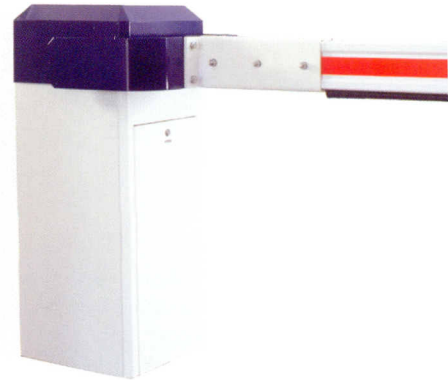

Together with Kaba card reader stands, the barrier programme offers customers high value solutions for the use of parking spaces and the protection of site roads and driveways.

Maximum flexibility of control is available in conjunction with card readers, remote control devices and manual control via the car park attendant. For example, different areas of a car park can be administered separately for the use of customers, visitors and employees with restrictions for use including evening and night time operations. Flexible fee systems can also be incorporated.